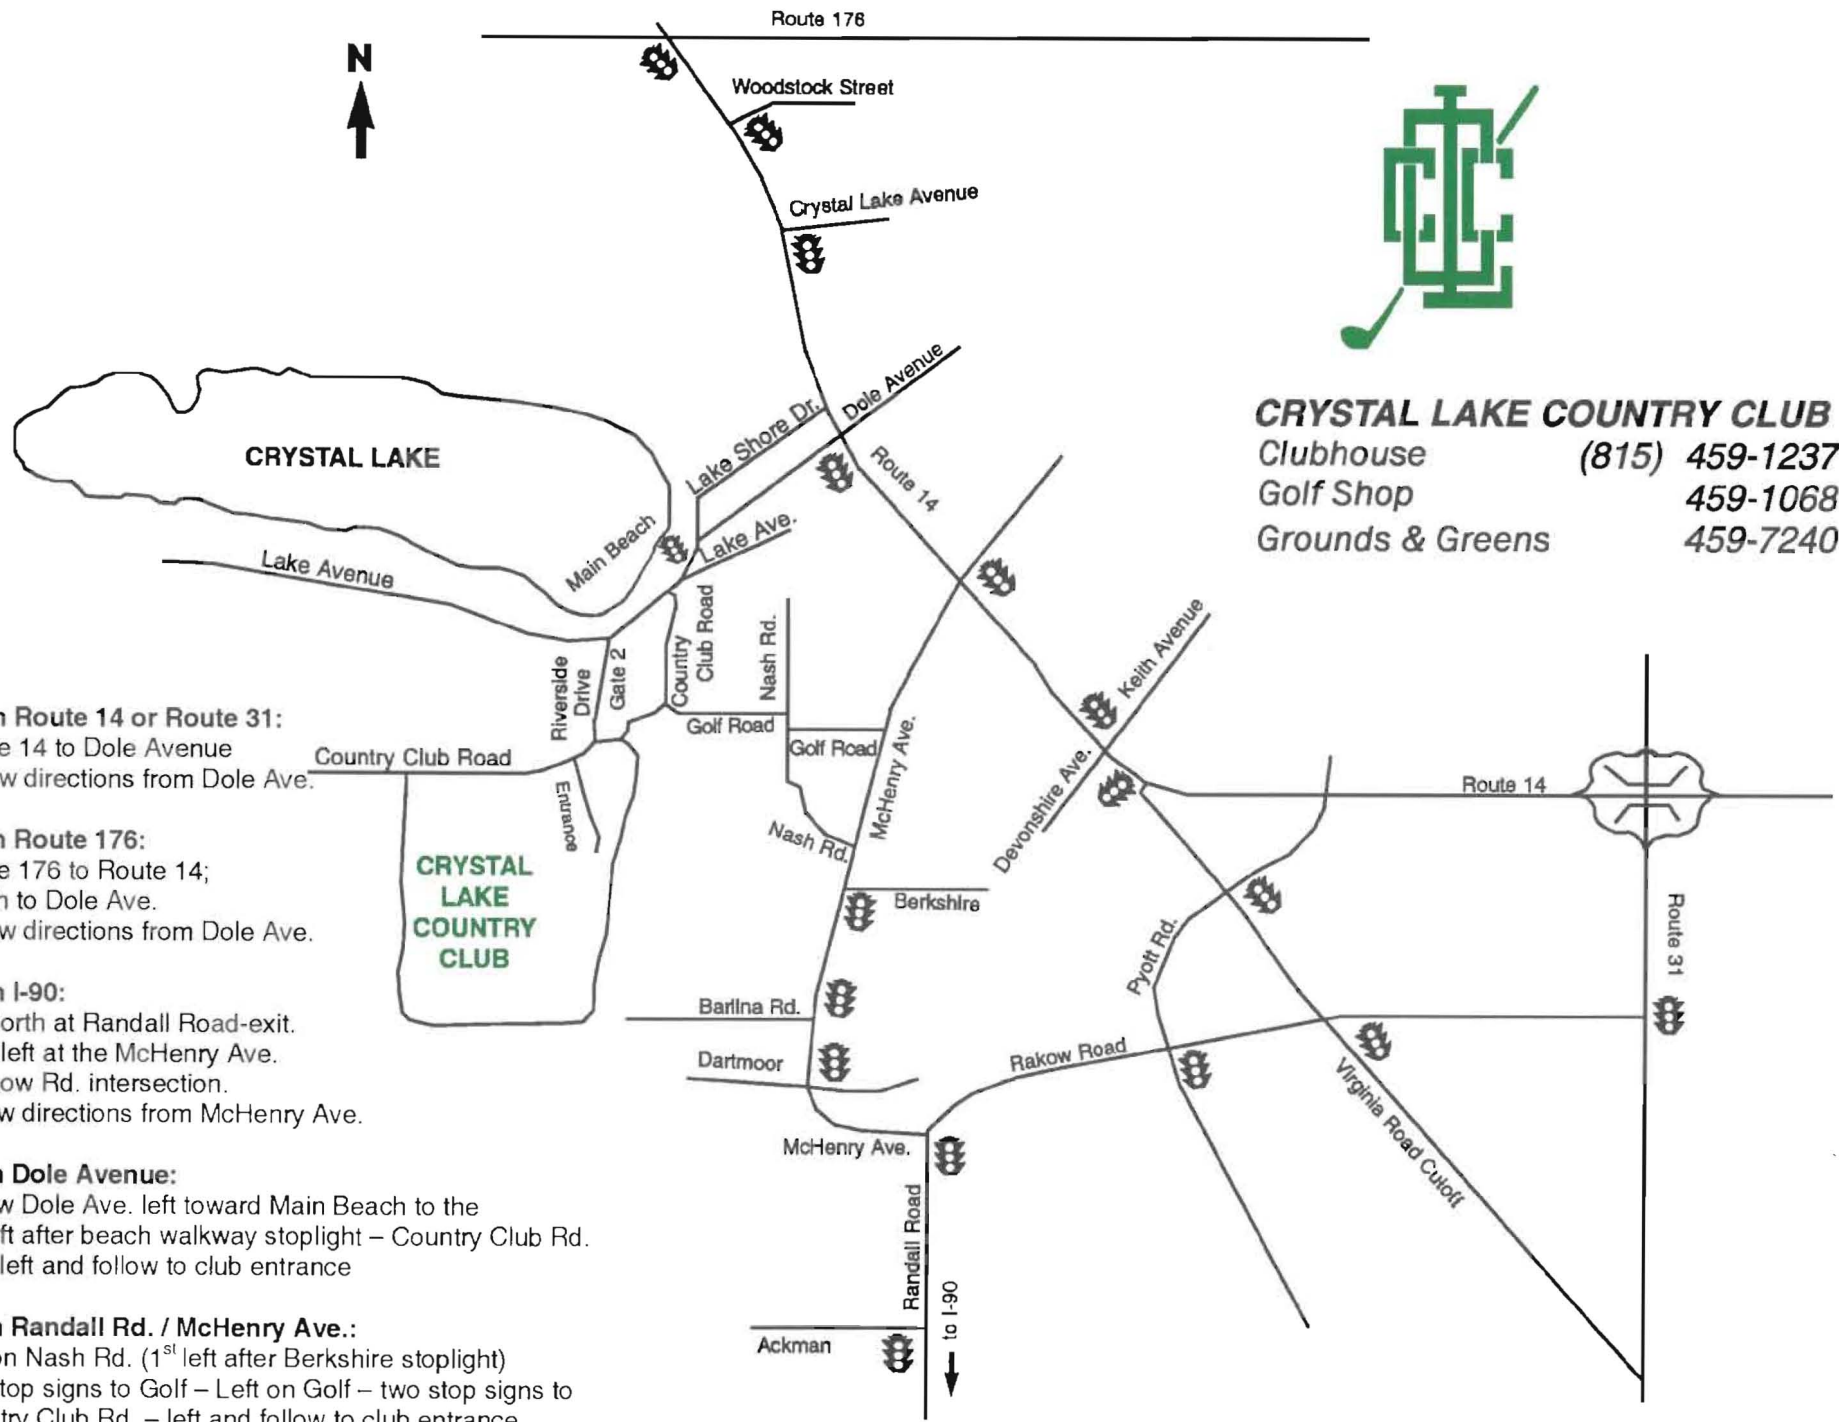

CRYSTAL LAKE COUNTRY CLUB
 Clubhouse (815) 459-1237
 Golf Shop 459-1068
 Grounds & Greens 459-7240

From Route 14 or Route 31:
 Route 14 to Dole Avenue
 Follow directions from Dole Ave.

From Route 176:
 Route 176 to Route 14;
 South to Dole Ave.
 Follow directions from Dole Ave.

From I-90:
 Go North at Randall Road-exit.
 Turn left at the McHenry Ave.
 / Rakow Rd. intersection.
 Follow directions from McHenry Ave.

From Dole Avenue:
 Follow Dole Ave. left toward Main Beach to the
 2nd left after beach walkway stoplight – Country Club Rd.
 Turn left and follow to club entrance

From Randall Rd. / McHenry Ave.:
 Left on Nash Rd. (1st left after Berkshire stoplight)
 two stop signs to Golf – Left on Golf – two stop signs to
 Country Club Rd. – left and follow to club entrance.